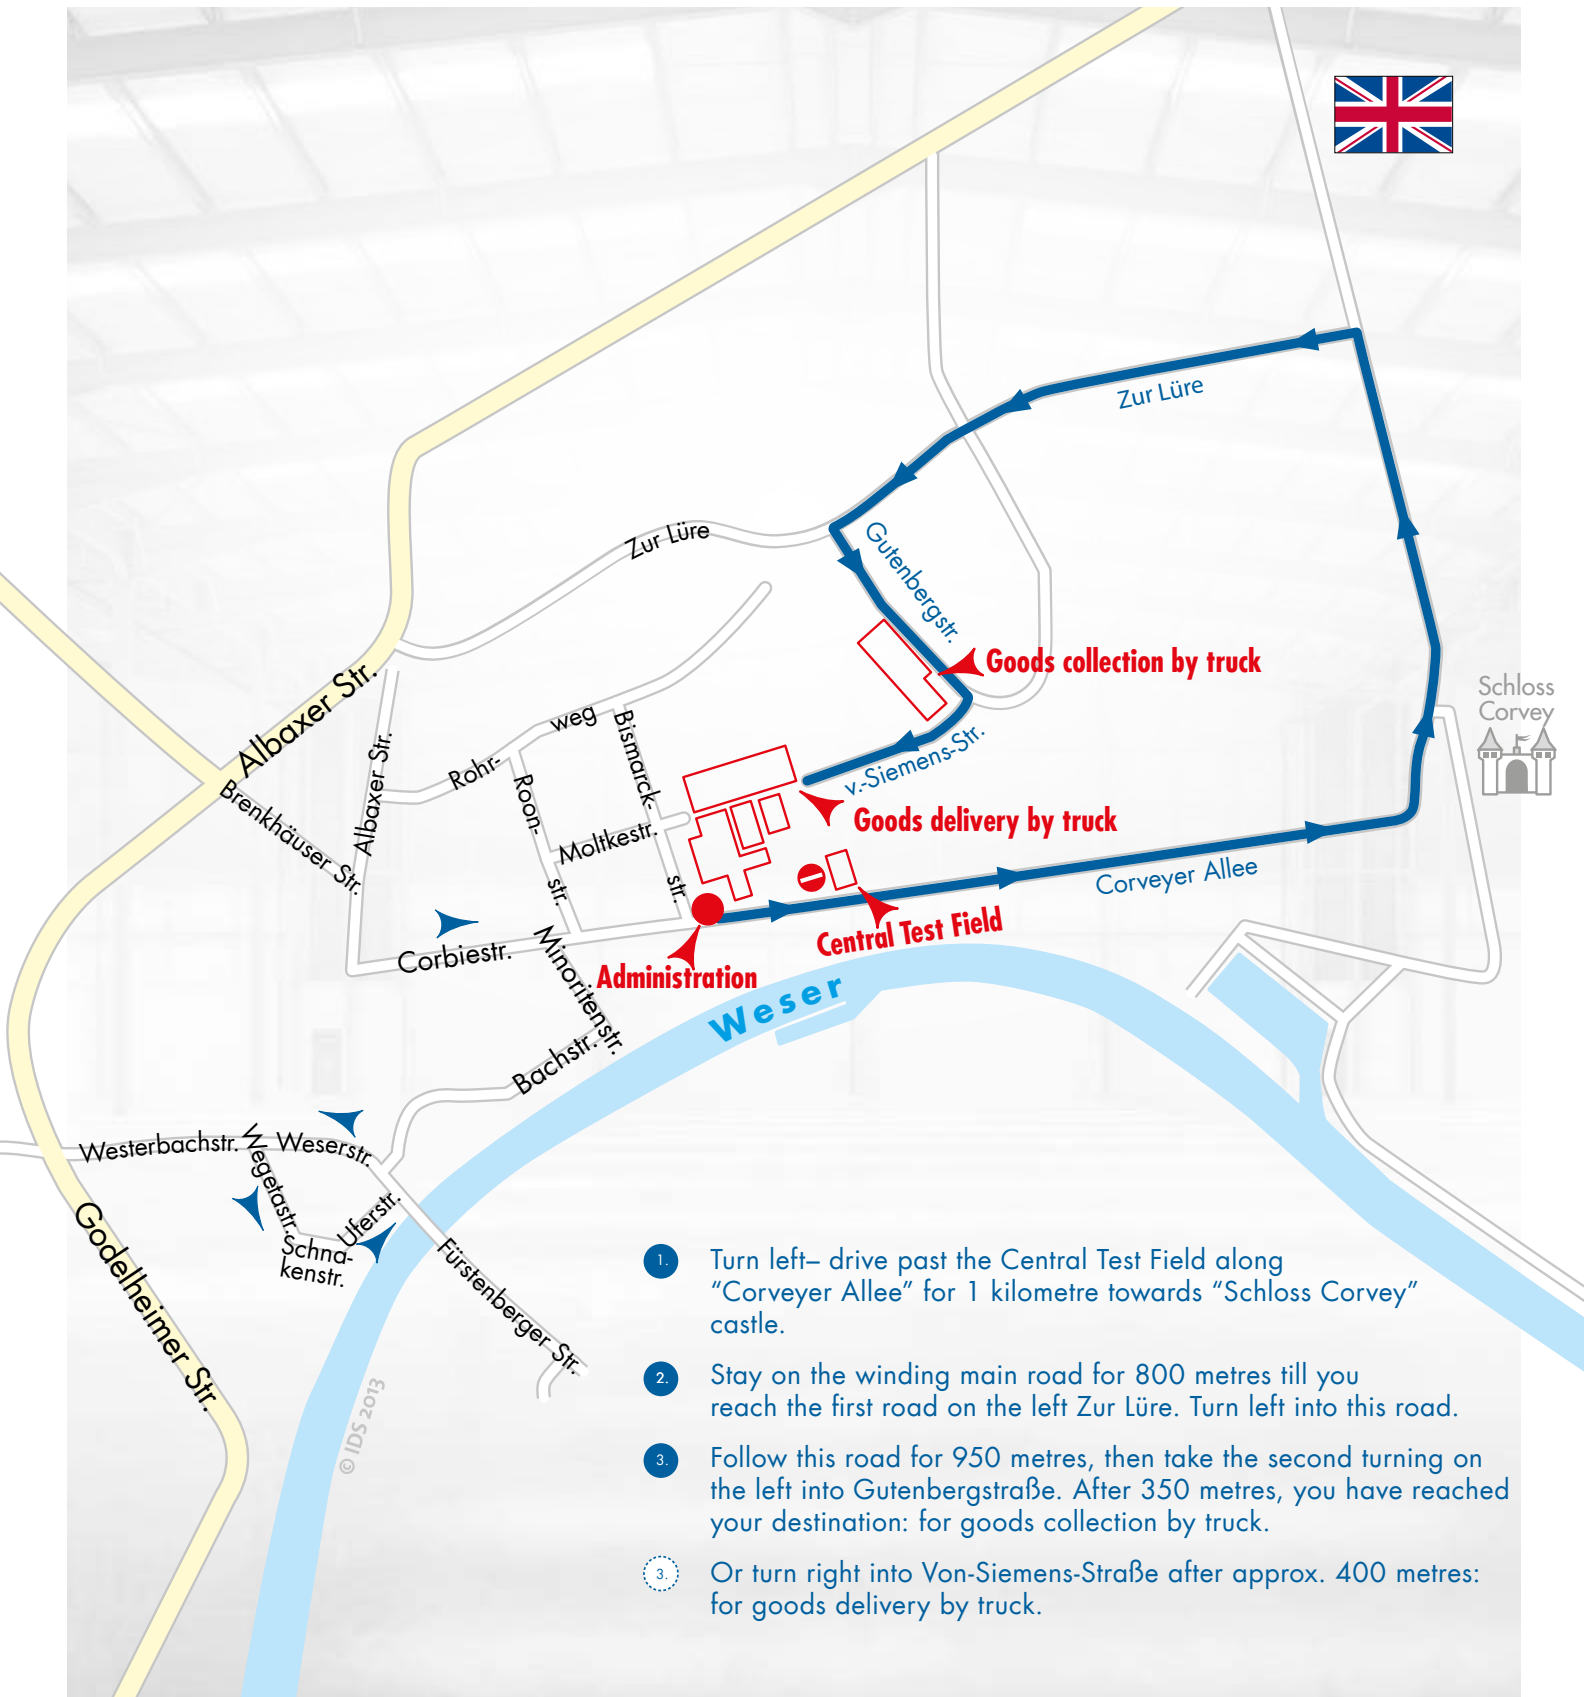

OPTIBELT DIRECTIONS

1. Turn left– drive past the Central Test Field along “Corveyer Allee” for 1 kilometre towards “Schloss Corvey” castle.
2. Stay on the winding main road for 800 metres till you reach the first road on the left Zur Lüre. Turn left into this road.
3. Follow this road for 950 metres, then take the second turning on the left into Gutenbergstraße. After 350 metres, you have reached your destination: for goods collection by truck.
3. Or turn right into Von-Siemens-Straße after approx. 400 metres: for goods delivery by truck.