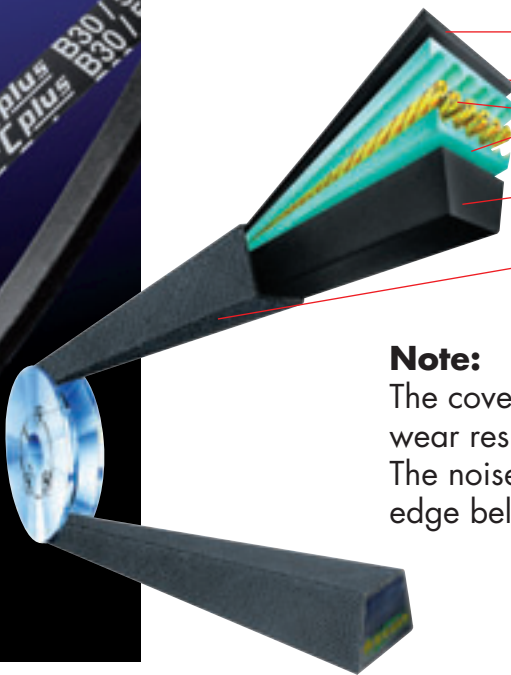

V-Belts *HVAC POWER*

HVAC Power Belts are built to fit the most demanding belt drives for small exhaust fans and blowers. The design of these units requires the use of a highly flexible V-belt because of the wide use of small variable pitch adjustable pulleys on the motors. HVAC Power is designed to transmit the power of a raw edge belt without the issue of pulley groove wear and belt noise. In addition the belt construction practically eliminates belt stretch and will operate under elevated ambient temperatures.

Sections: A/4L – B/5L

Dimensions: 20-47 inch (450-1150 mm) standard range, further sizes on request

V-Grooved Pulleys: all standard pulleys, special pulleys on request

- **high flexibility and low flex fatigue**
- **extremely wear resistant**
- **temperature resistant**
- **minimal belt stretch**
- **smooth running**
- **S=C PLUS**

Air Conditioning

Power Transmission

- CR-Rubber Compound
- Bedding Compound
- Special Polyester Cord
- CR-Rubber Compound
- 2 layers, special SSG cover fabric

Note:
The cover fabric is extremely wear resistant, flexible and abrasion-proof. The noise level is lower compared to raw edge belts.